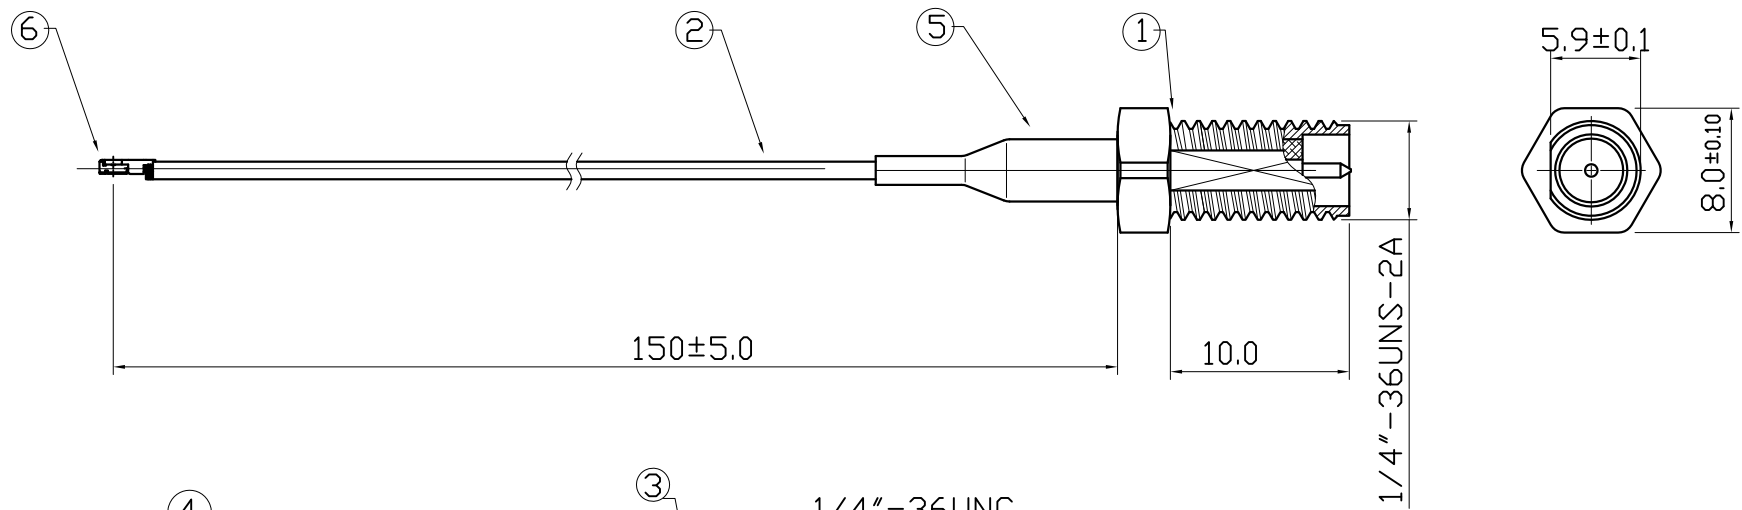

NO.	NAME	FINISH	MAT'L	Q'TY	MEMO
1.	Connector	GOLD PLATED	BRASS	1	RP SMA JACK
2.	Cable	BLACK	--	1	ø1.13
3.	Nut	GOLD PLATED	BRASS	1	
4.	Washer	GOLD PLATED	BRASS	1	
5.	Heat-Shrinkable	BLACK	PE	1	
6.	IPEX	GOLD PLATED	BRASS	1	MHF 4

Note:
包裝時 ③ ④ 兩件與線材分開包裝

	TOLERANCE UNLESS OTHERWISE SPECIFIED		亞驢企業股份有限公司 ARISTOTLE ENTERPRISES INC.	
	LINEAR	ANGLE		
	UNITS	.0 ± 0.10	X° REF ± 0.5	TITLE
MM	.00 ± 0.05		BTC013-MHF4-70B-150	
	.000± 0.01		SHEET	
			1/1	
			DWG NO.	
			BTC013-MHF4-70B-150	
			REV.	
			A	

3.				REV.		APPD.		
2.						CHKD		
1.				SIZE	SCALE	DESIGN		
REV	ECN	NAME	DATE	A4	2/1	DRAW	Gino	2017/4/20