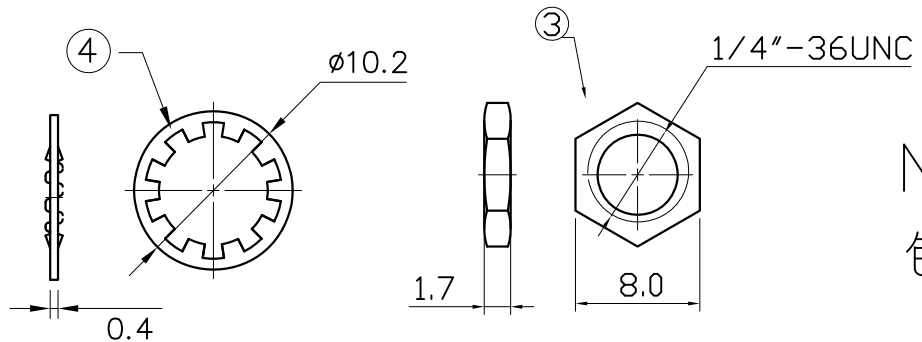

NO.	NAME	FINISH	MAT'L	Q'TY	MEMO
1.	Connector	GOLD PLATED	BRASS	1	RP SMA JACK
2.	Cable	BLACK	--	1	ø1.13
3.	Nut	GOLD PLATED	BRASS	1	
4.	Washer	GOLD PLATED	BRASS	1	
5.	Heat-Shrinkable	BLACK	PE	1	
6.	IPEX	GOLD PLATED	BRASS	1	MHF 4

Note:
包裝時 ③ ④ 兩件與線材分開包裝

	TOLERANCE UNLESS OTHERWISE SPECIFIED		亞驢企業股份有限公司 ARISTOTLE ENTERPRISES INC.	
	LINEAR	ANGLE		
	UNITS	.0 ± 0.10	X° REF ± 0.5	TITLE
MM	.00 ± 0.05		BTC013-MHF4-70B-150	
	.000± 0.01		SHEET	
			1/1	
			DWG NO.	
			BTC013-MHF4-70B-150	
			REV.	
			A	

3.				REV.		APPD.		
2.						CHKD		
1.				SIZE	SCALE	DESIGN		
REV	ECN	NAME	DATE	A4	2/1	DRAW	Gino	2017/4/20