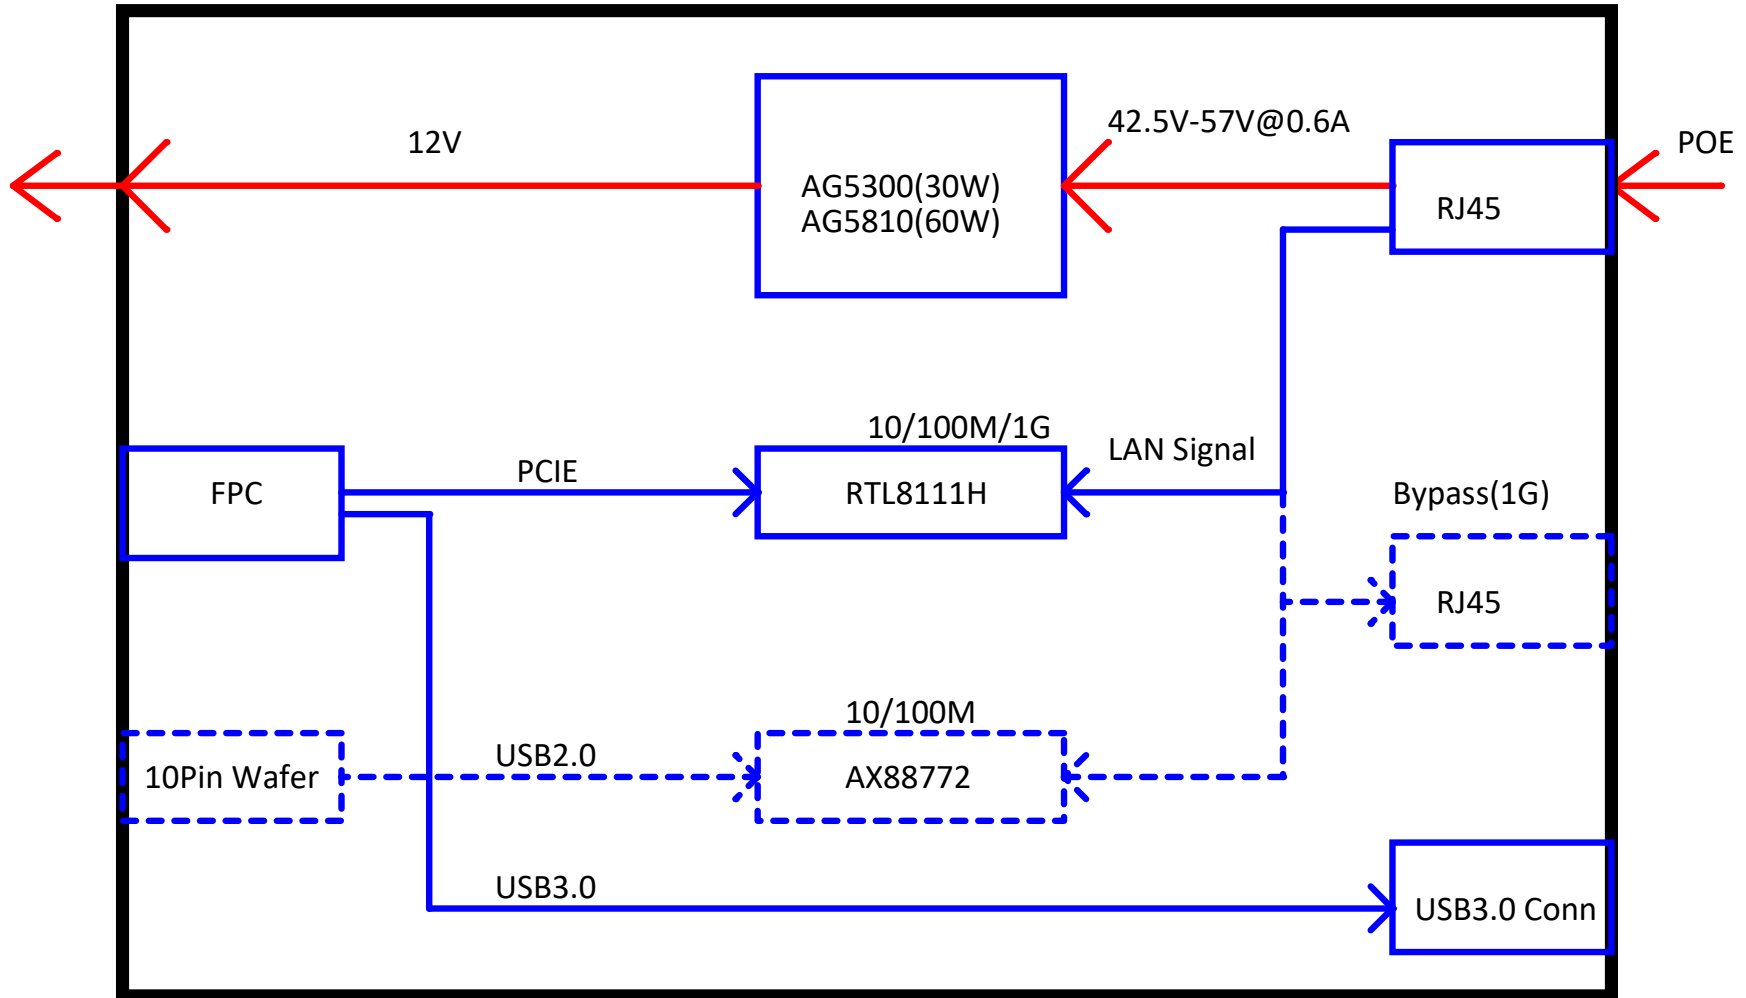

UPCR-POE1

Title System Block Diagram		
Size A	Document Number E UPCR-POE1 A1000	Rev: A1.0_0_0
Date: <i>Monday, February 06, 2023</i>		Sheet: 2 of 15