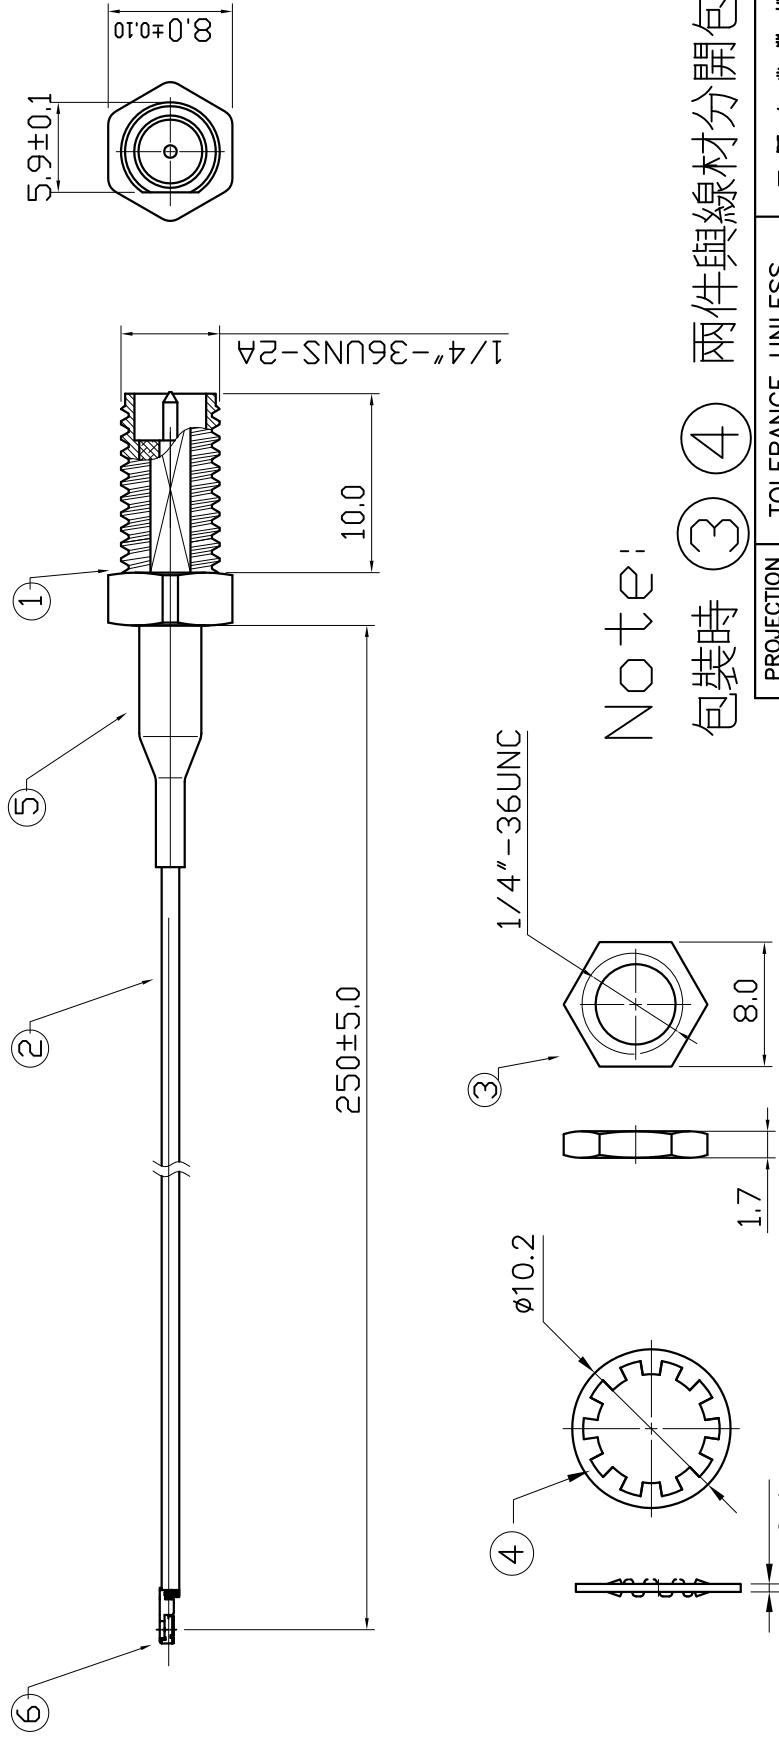

NO.	NAME	FINISH	MAT'L	Q'TY	MEMO
1.	Connector	GOLD PLATED	BRASS	1	RP SMA JACK
2.	Cable	BLACK	--	1	Ø1.13
3.	Nut	GOLD PLATED	BRASS	1	
4.	Washer	GOLD PLATED	BRASS	1	
5.	Heat-Shrinkable	BLACK	PE	1	
6.	IPEX	GOLD PLATED	BRASS	1	第四代

Note:

包裝時 ③ ④ 兩件與線材分開包裝

PROJECTION		TOLERANCE UNLESS OTHERWISE SPECIFIED		TITLE	
SYMBOL	VALUE	LINEAR	ANGLE	SUB-TITLE	
	.0 ± 0.10	.00 ± 0.05		BTC013-MHF4-70B250-1	
		.000 ± 0.01		SHEET 1/1	
UNITS	MM			REV. A	
REV.	APPD.			DWG NO. BTC013-MHF4-70B250-1	
	CHKD.			DATE 2016/09/05	
	SCALE			DRAW Gino	
	DESIGN				
REV	ECN	NAME	DATE		